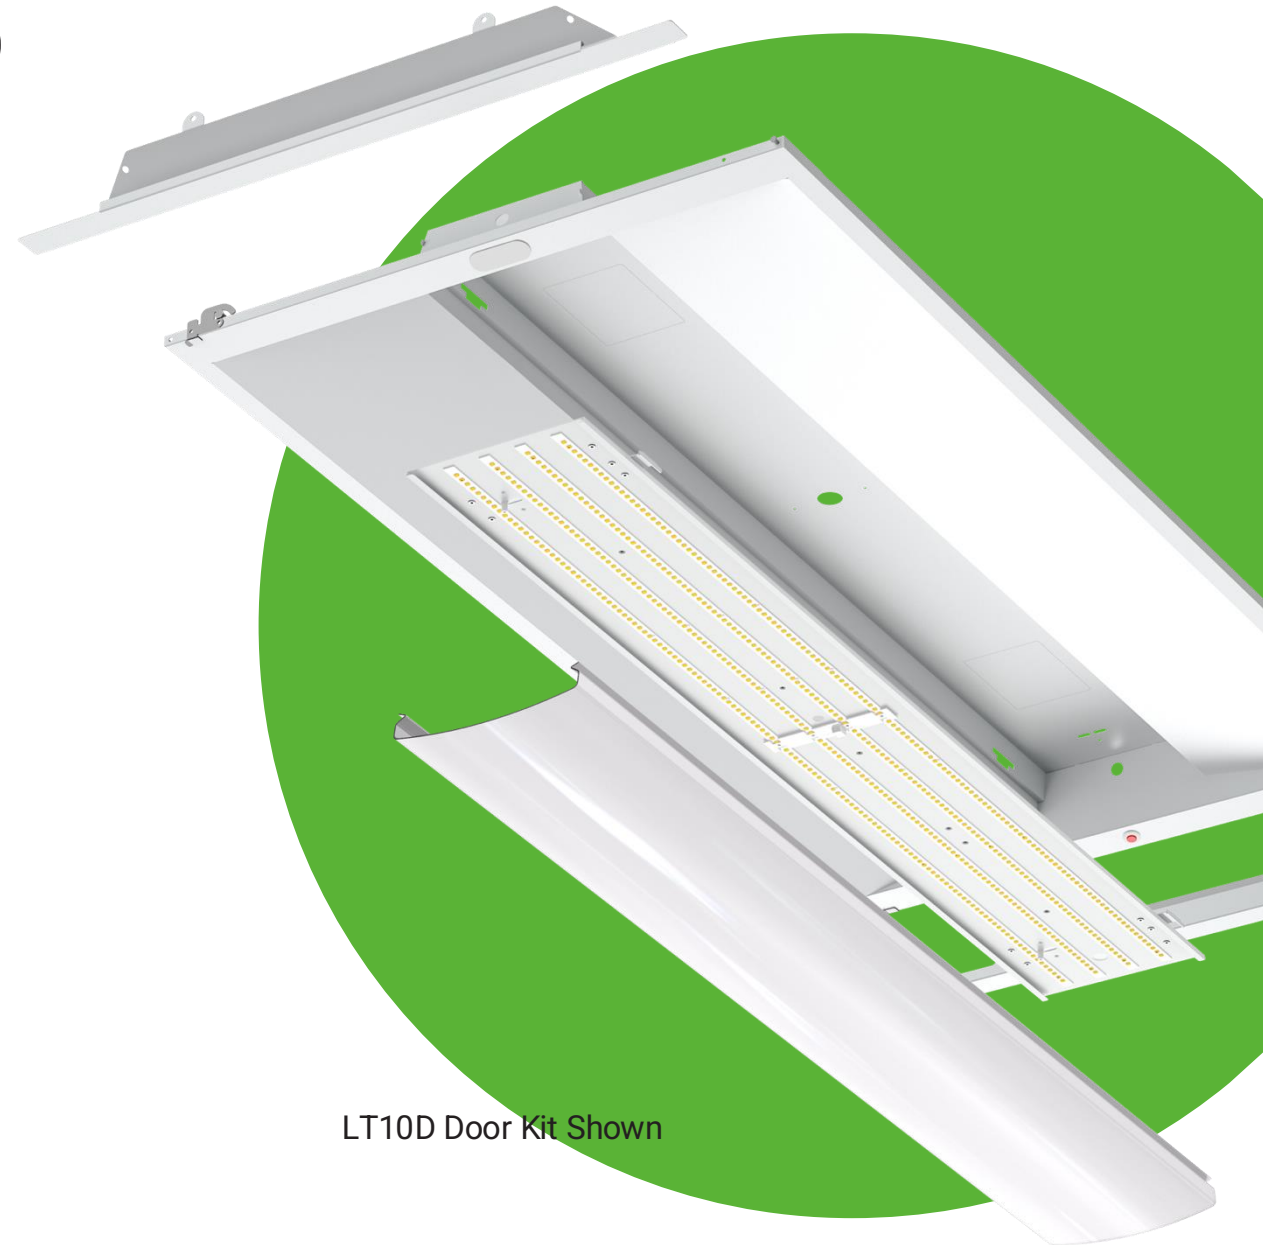

LT10D Door Kit Shown

LifeTime LED is more than just an innovation.
It is the next revolution in lighting.

ReLuma[®] Module

Through the creation of our exclusive and patented ReLuma Module, users can now quickly and easily swap out the light engine.