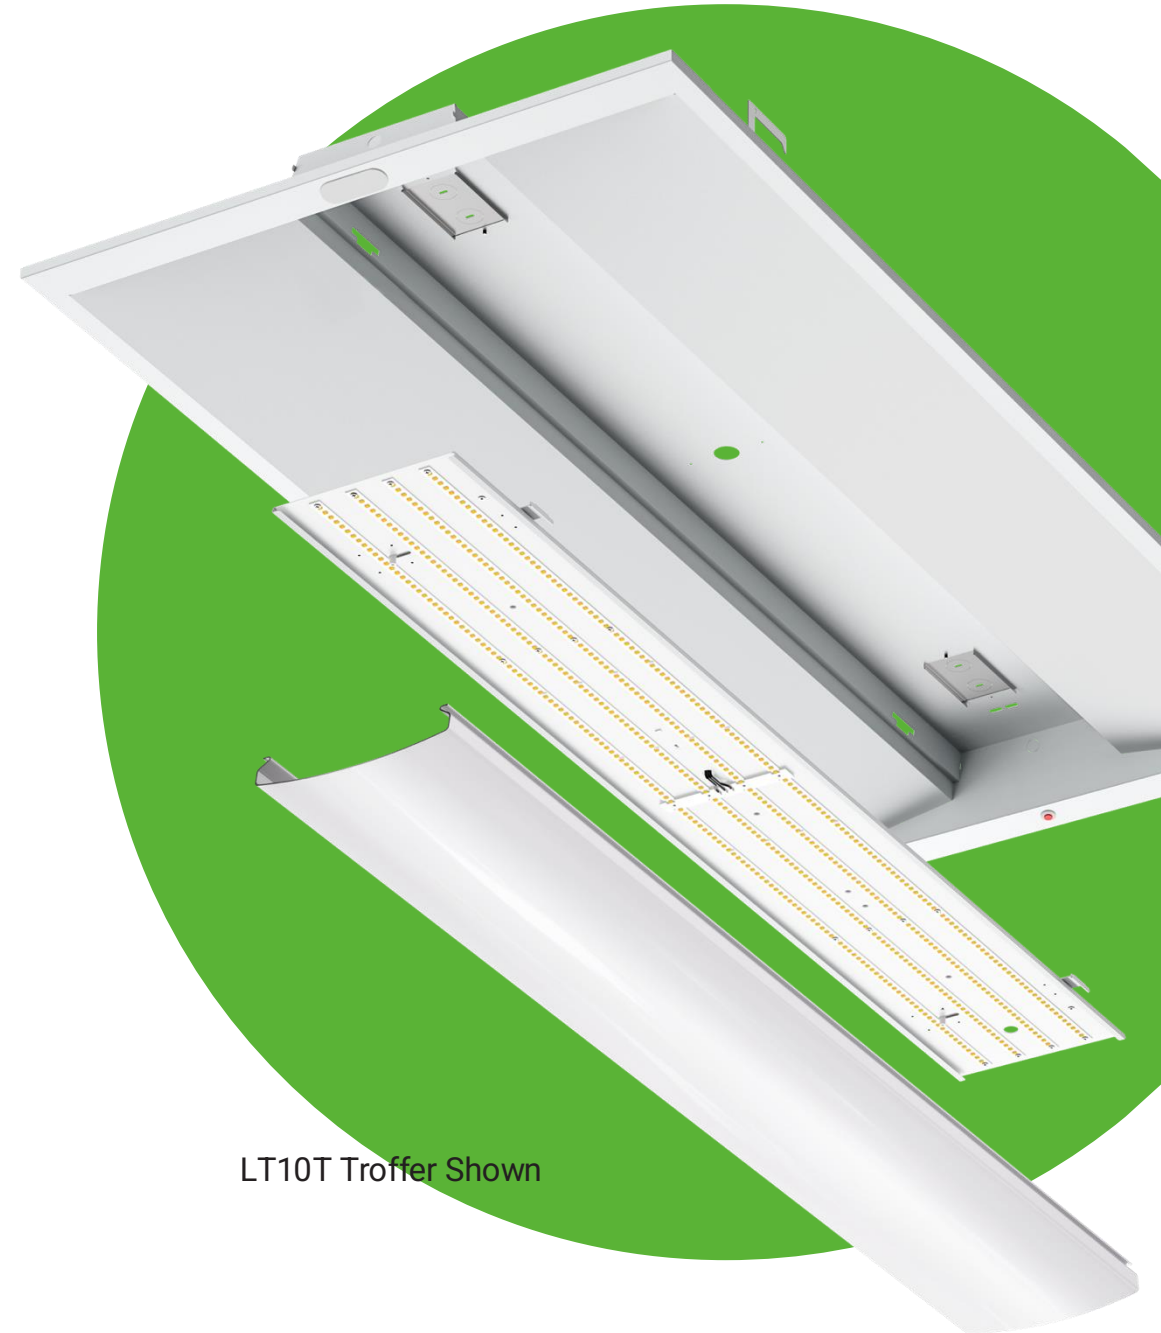

LifeTime LED Troffer (LT10T) and LifeTime LED Door Kit (LT10D)

Install Once. Renew Endlessly. Illuminate for Life.

Available in 1×4, 2×2, and 2×4 sizes to fit standard ceiling grids. The exclusive integrated ReLuma Module combines the LED engine and electronics into one unit, allowing the fixture to be easily renewed without removing or replacing the housing.

The first troffer engineered to last the life of your building.

LT10T Troffer Shown

LifeTime LED Products

LifeTime LED Linear Strip Lighting (LT10S)

Endless, Easy, Affordable Renewal

Patented plug-and-play module that anyone can easily and quickly replace. Ultra-high performance, flicker-free lighting in standard 4-foot and 8-foot sizes.