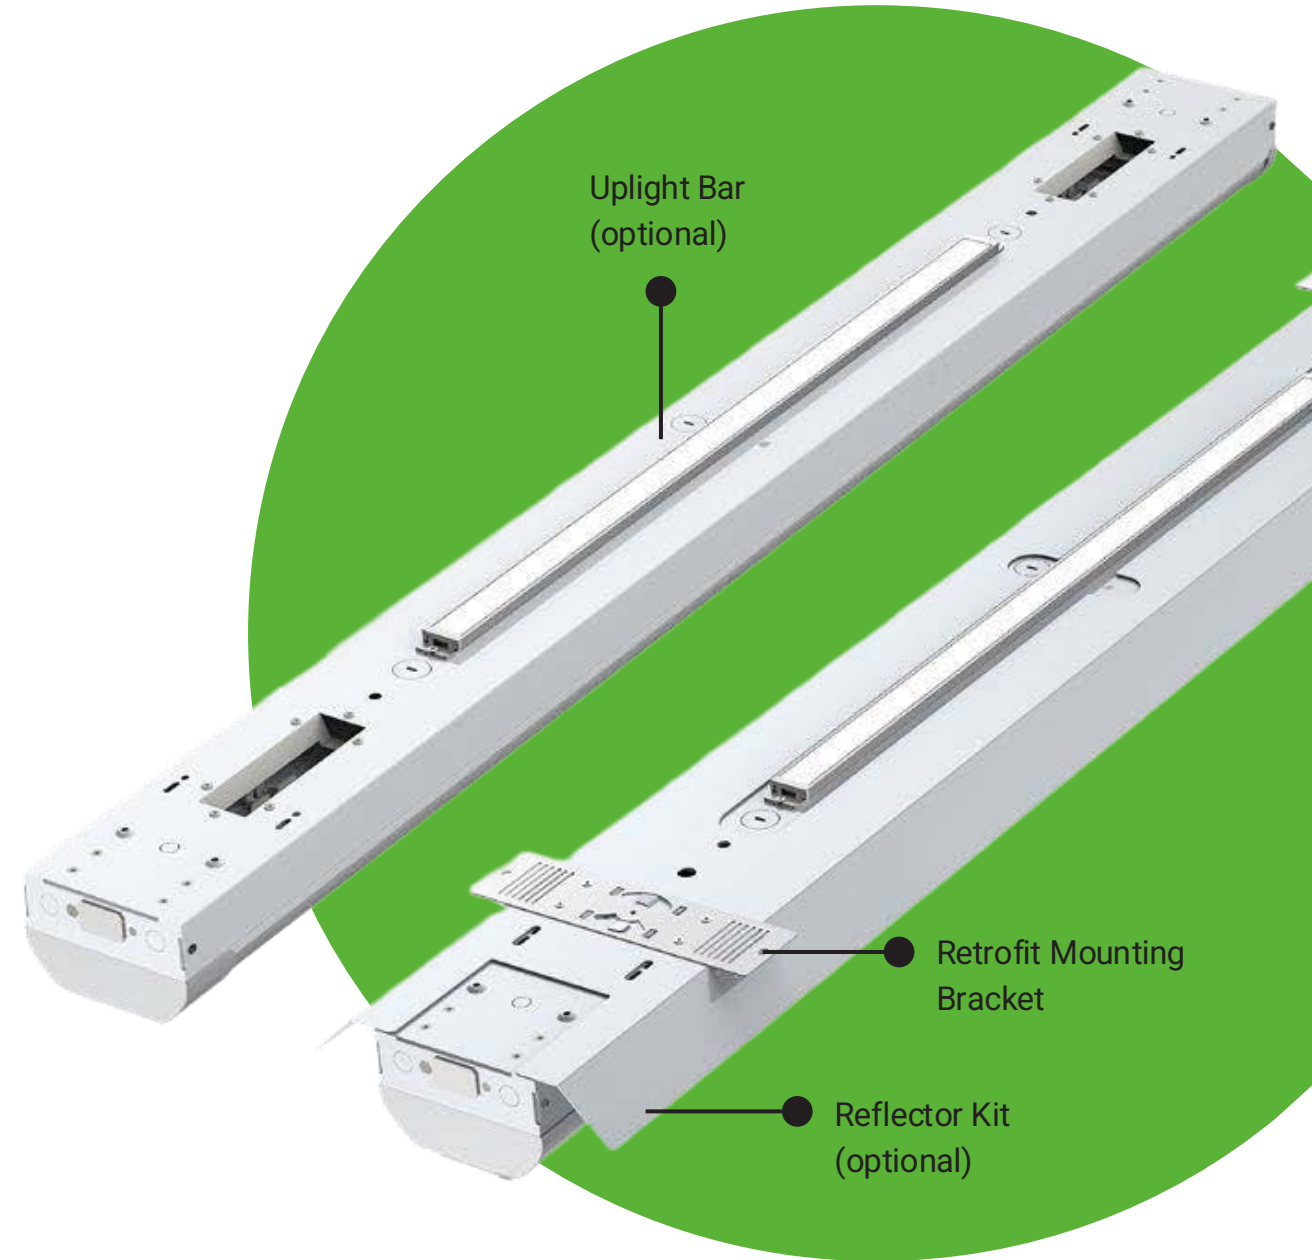

LifeTime LED Products

LifeTime LED Linear Strip Lighting (LT10S)

Endless, Easy, Affordable Renewal

Patented plug-and-play module that anyone can easily and quickly replace. Ultra-high performance, flicker-free lighting in standard 4-foot and 8-foot sizes.

Selectable CCT ... selectable wattage ... and adjustable lumens from 3,200 to 16,200.